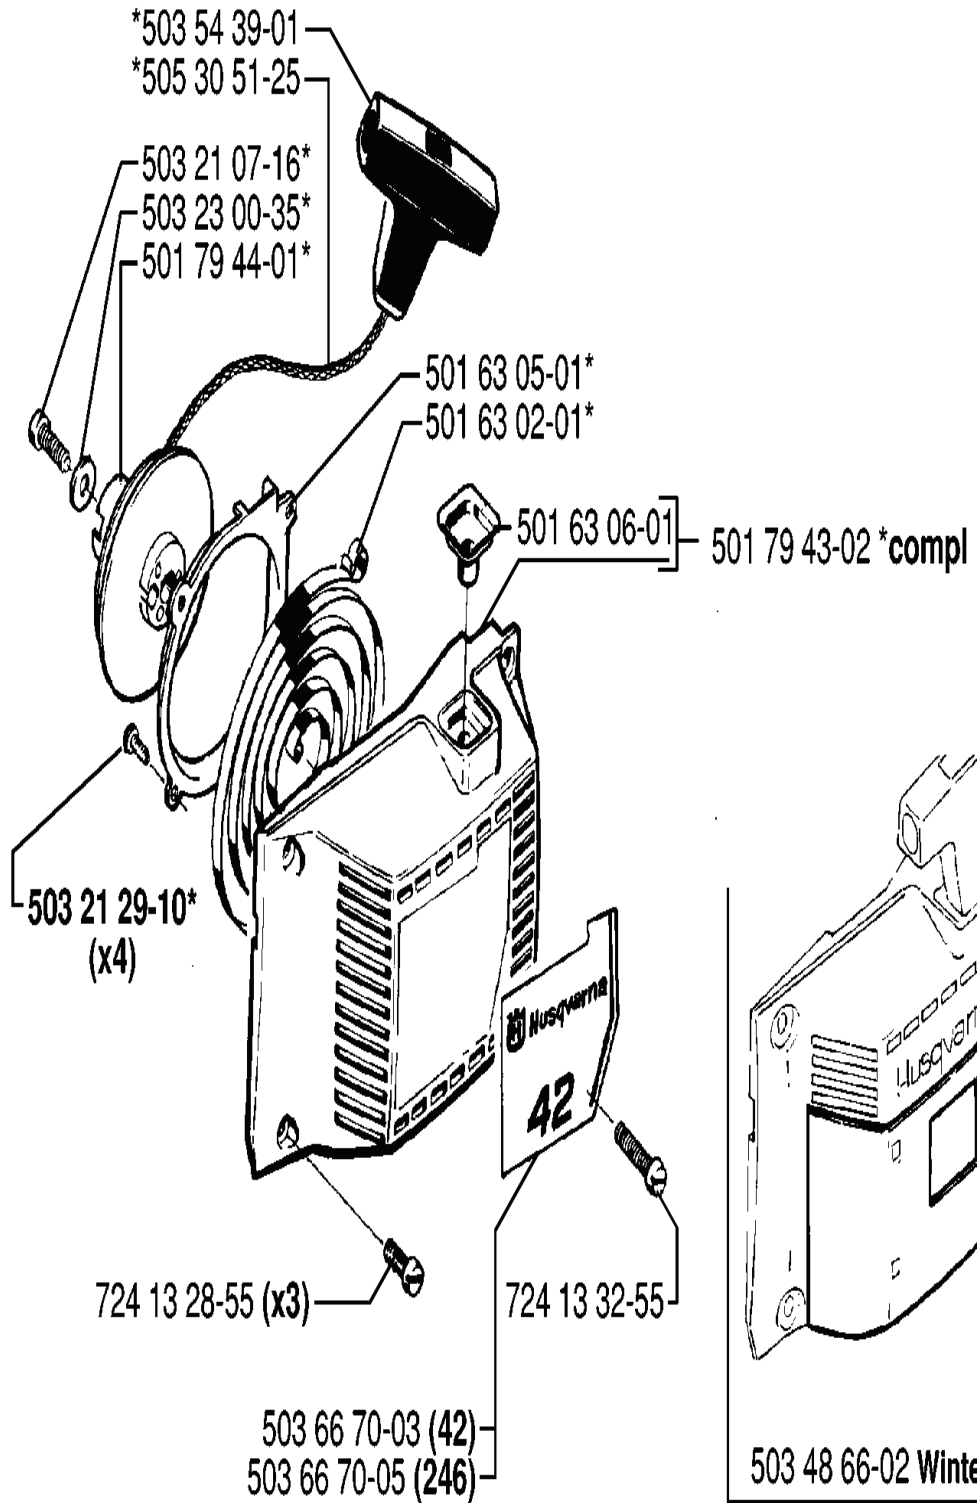

L

*compl 501 79 42-03