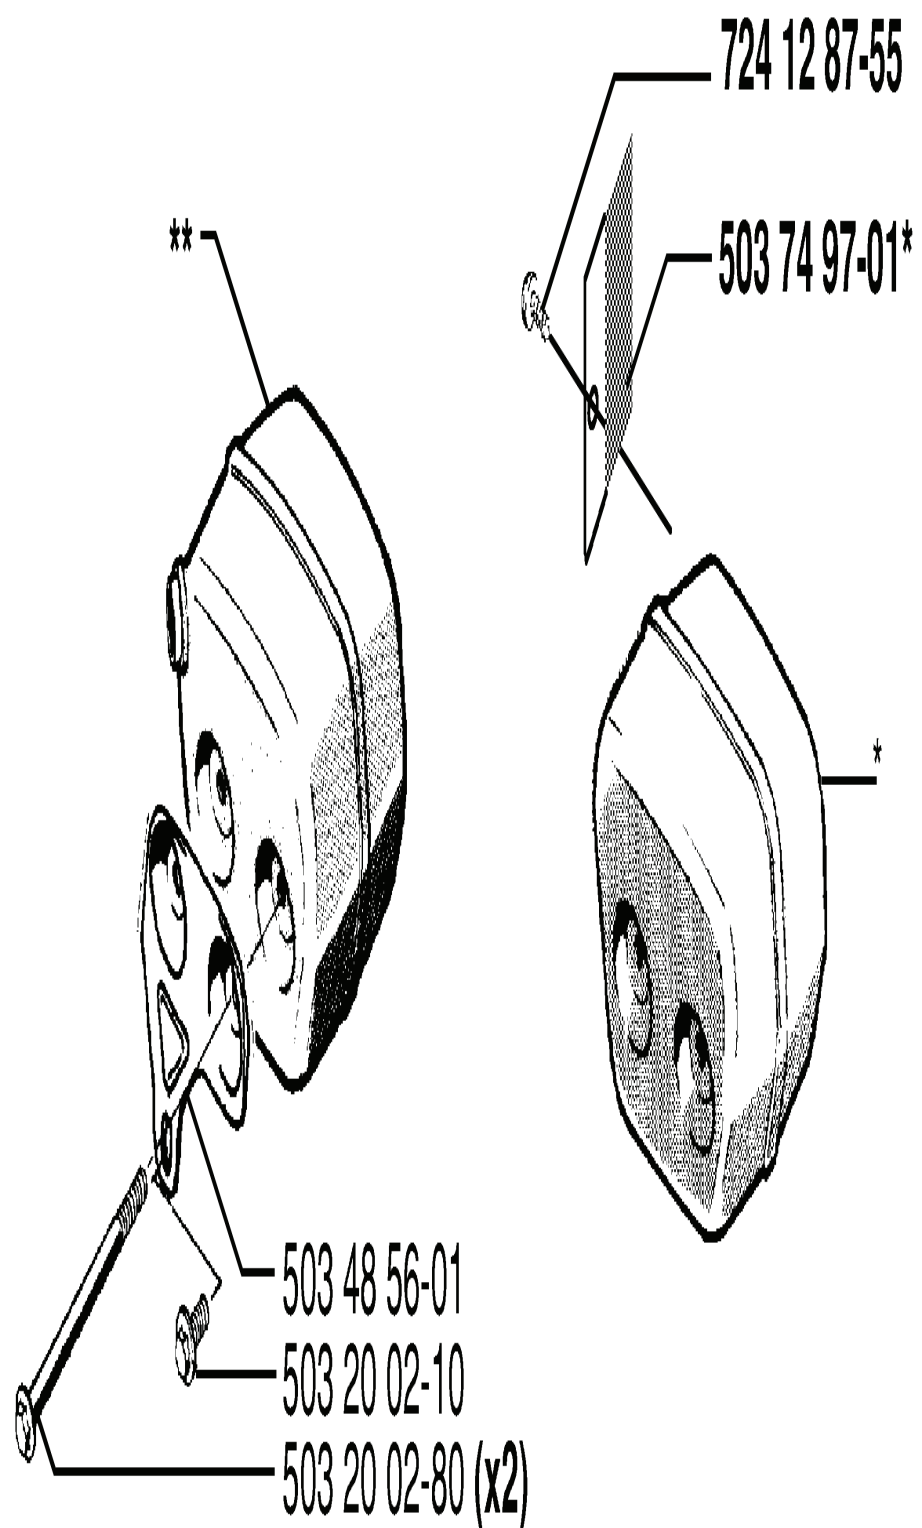

F *compl 503 74 64-01
**compl 503 48 58-01